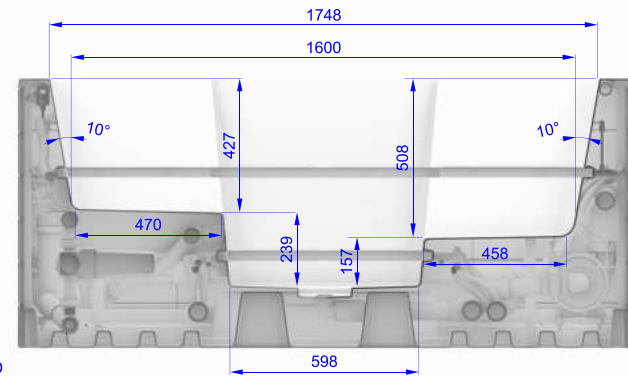

- Fill/ Drain location
- Electrical connection location

DRAWN	2024-09-16	<b>aquatica®</b>		
...		TITLE <b>VIBE Spa With Thermory Wooden Siding</b>		
QA				
...		SIZE	DWG NO	REV
		-		00
		SCALE		SHEET 1 OF 2

Section AA

Section BB

Section CC

Section DD

DRAWN	2024-09-16	<b>aquatica®</b>		
...				
QA		VIBE Spa With Thermory Wooden Siding		
...		SIZE	DWG NO	REV
		-		00
		SCALE		SHEET 2 OF 2