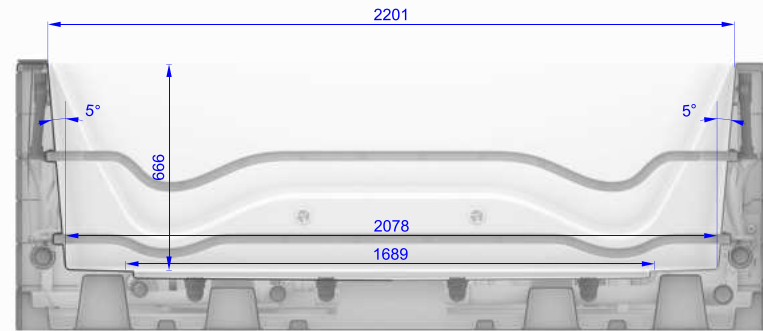

- Fill/ Drain location
- Electrical connection location

DRAWN	2024-09-16	<b>aquatica®</b>		
...		TITLE <b>VIBE Spa With Thermory Wooden Siding</b>		
QA				
...		SIZE	DWG NO	REV
		-		00
		SCALE		SHEET 1 OF 2

Section AA

Section BB

Section CC

Section DD

DRAWN	2024-09-16	<b>aquatica®</b>		
...				
QA		VIBE Spa With Thermory Wooden Siding		
...		SIZE	DWG NO	REV
		-		00
		SCALE		SHEET 2 OF 2