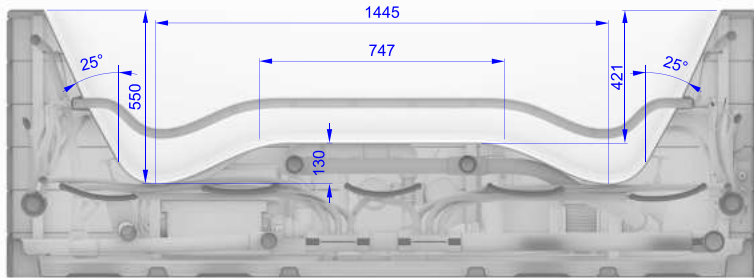

- Fill/ Drain location
- Electrical connection location

DRAWN	2024-09-16	<b>aquatica®</b>		
...		TITLE <b>VIBE Spa With Thermory Wooden Siding</b>		
QA				
...		SIZE	DWG NO	REV
		-		00
		SCALE		SHEET 1 OF 2

Section AA

Section BB

Section CC

Section DD

DRAWN	2024-09-16	<b>aquatica®</b>		
...				
QA		VIBE Spa With Thermory Wooden Siding		
...		SIZE	DWG NO	REV
		-		00
		SCALE		SHEET 2 OF 2