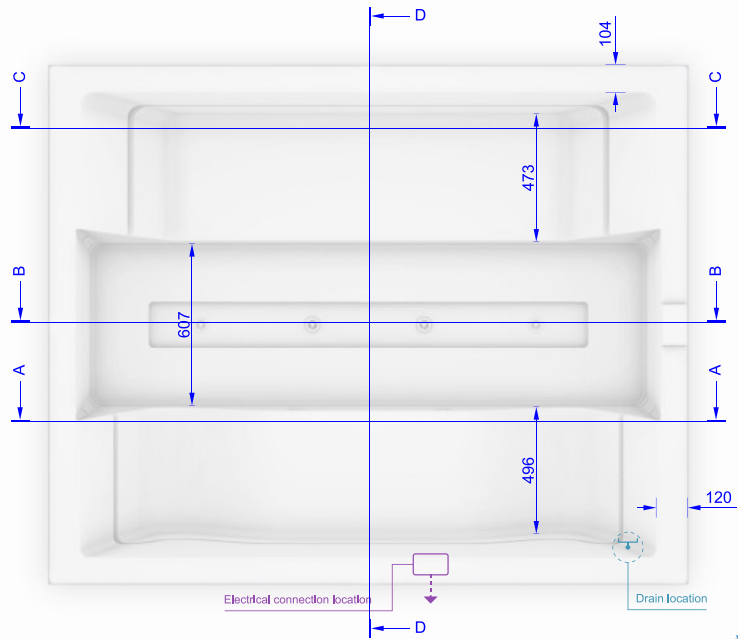

- Fill/ Drain location
- Electrical connection location

DRAWN	2024-09-16	<b>aquatica®</b>		
...		TITLE <b>VIBE Spa With Thermory Wooden Siding</b>		
QA				
...		SIZE	DWG NO	REV
		-		00
		SCALE		SHEET 1 OF 2

Section AA

Section BB

Section CC

Section DD

DRAWN	2024-09-16	<b>aquatica®</b>		
...				
QA		VIBE Spa With Thermory Wooden Siding		
...		SIZE	DWG NO	REV
		-		00
		SCALE		SHEET 2 OF 2