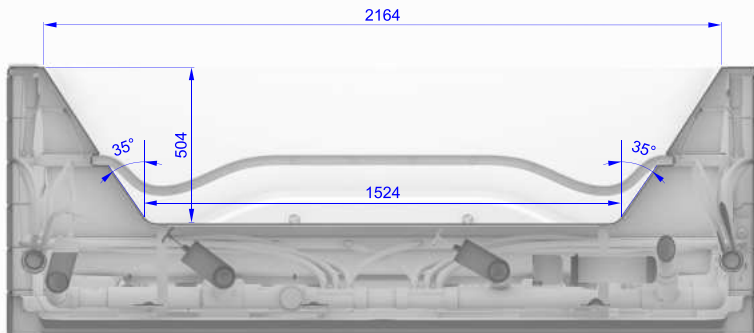

- Fill/ Drain location
- Electrical connection location

DRAWN	2024-09-16	<b>aquatica®</b>		
...		TITLE <b>VIBE Spa With Thermory Wooden Siding</b>		
QA				
...		SIZE	DWG NO	REV
		-		00
		SCALE		SHEET 1 OF 2

Section AA

Section BB

Section CC

Section DD

DRAWN	2024-09-16	<b>aquatica®</b>		
...				
QA		VIBE Spa With Thermory Wooden Siding		
...		SIZE	DWG NO	REV
		-		00
		SCALE		SHEET 2 OF 2